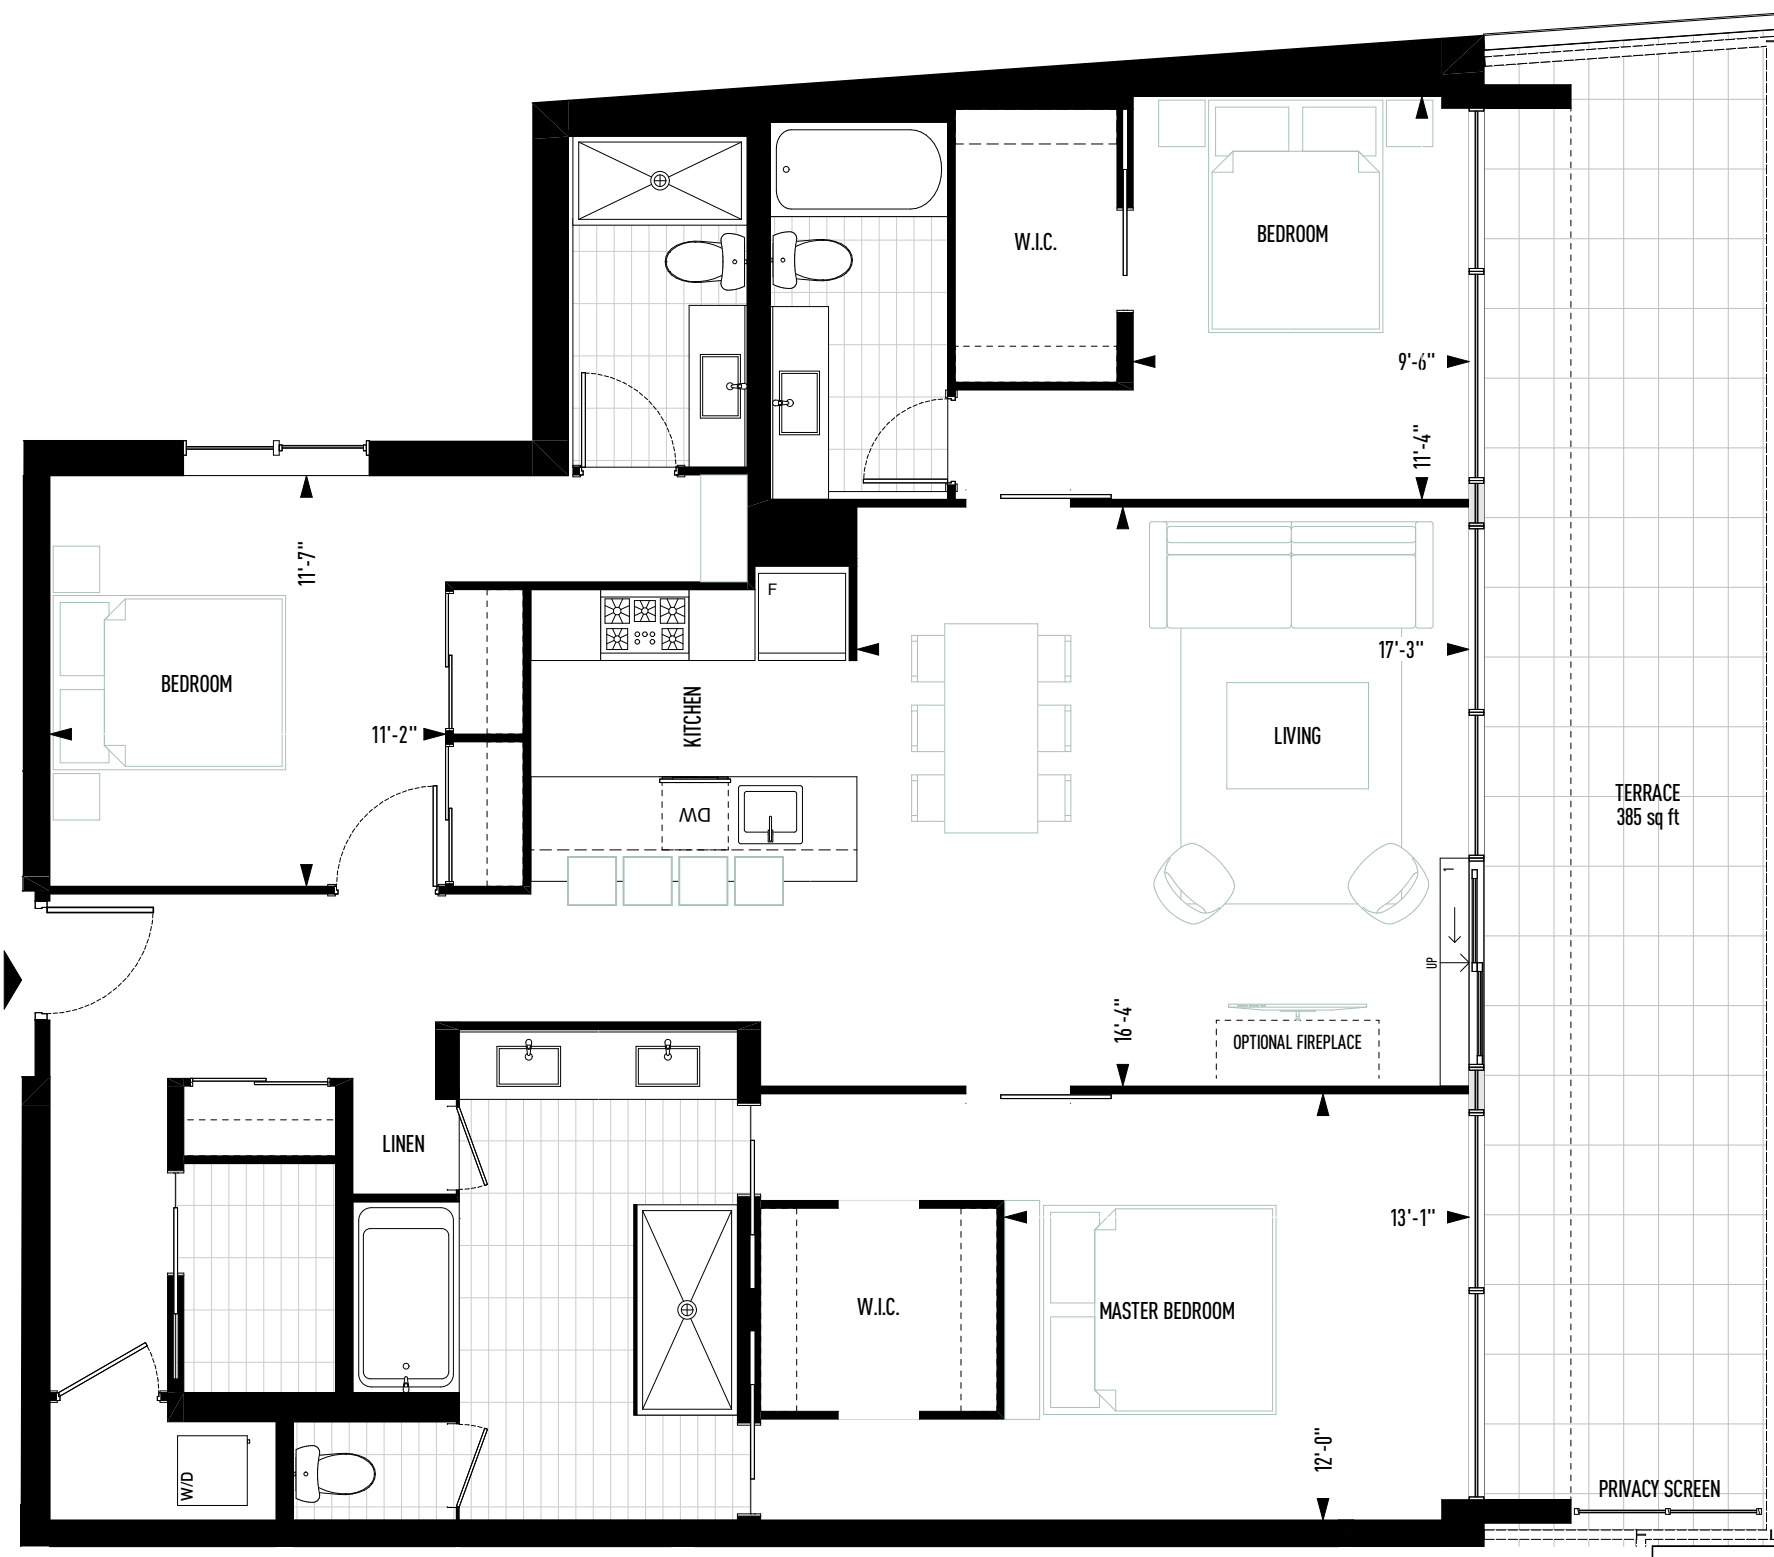

THE VIEW

BEACH RESIDENCES

SUITE 405

Three Bedroom
1,553 Square Feet

Sizes and specifications are subject to change without notice.
Actual floor area may differ from that stated. Plans are not to scale. E.&O.E.

FOURTH FLOOR