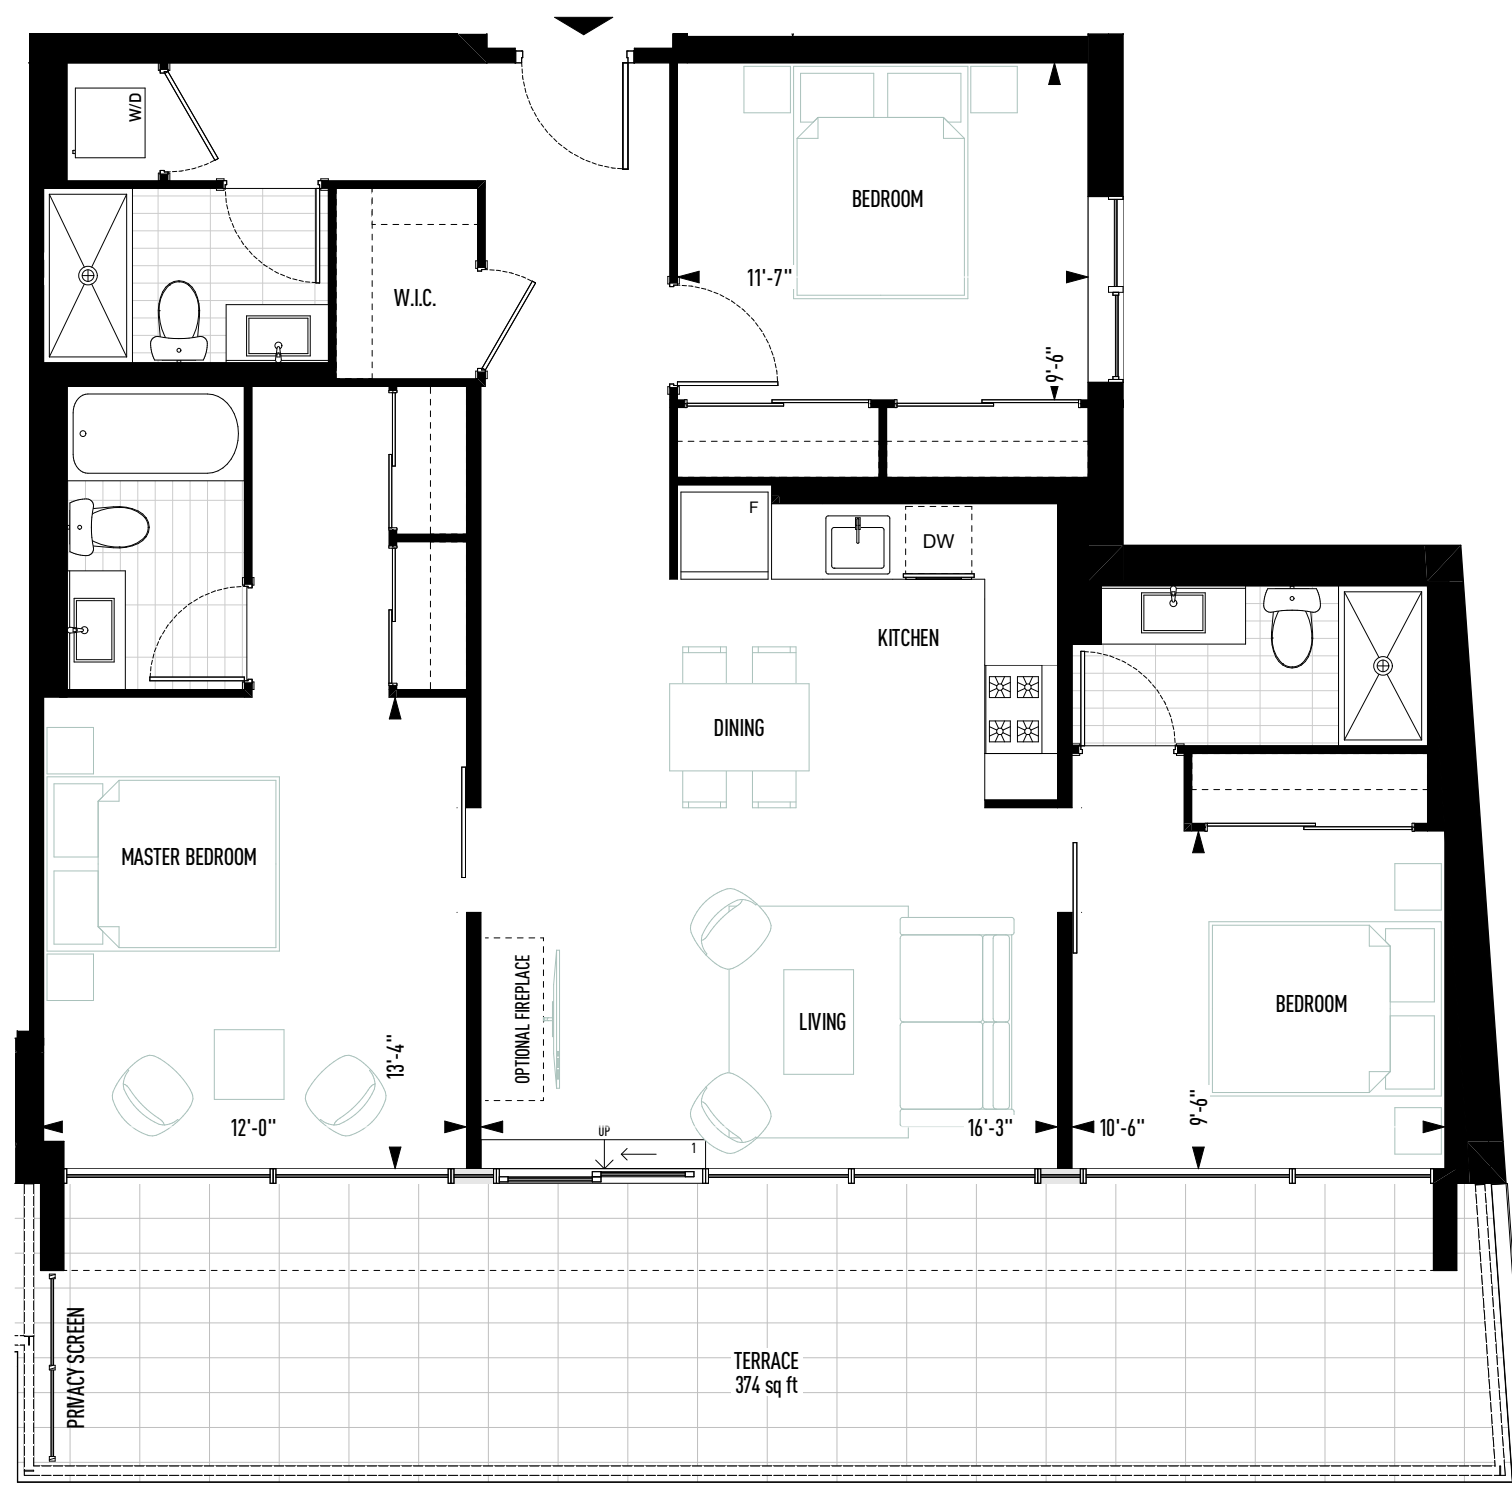

THE VIEW

BEACH RESIDENCES

SUITE 505

Three Bedroom
1,181 Square Feet

Sizes and specifications are subject to change without notice.
Actual floor area may differ from that stated. Plans are not to scale. E.&O.E.

FIFTH FLOOR