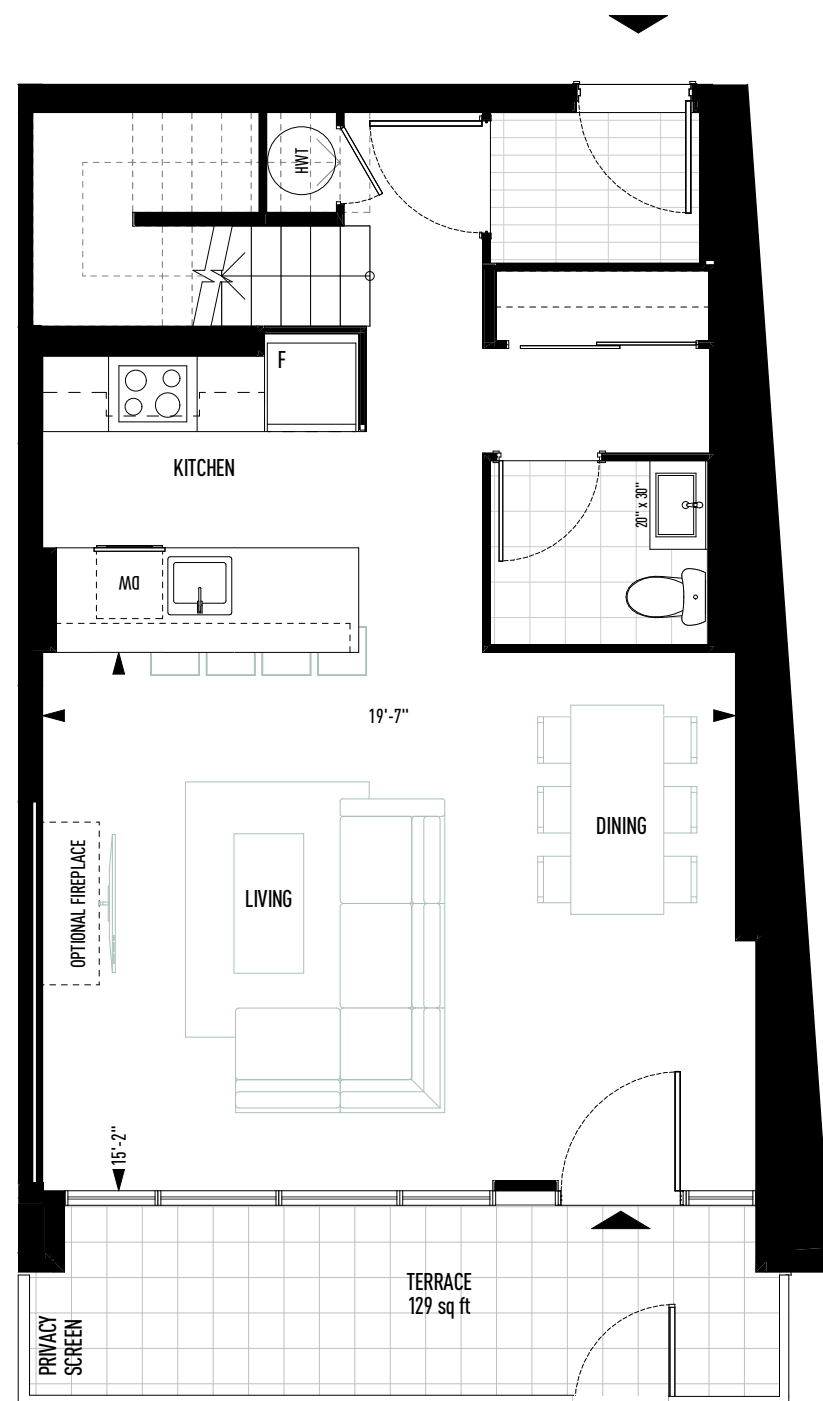

## TOWNHOME 103

Two Bedroom  
1,377 Square Feet

Sizes and specifications are subject to change without notice.  
Actual floor area may differ from that stated. Plans are not to scale. E.&O.E.

SECOND AND FIRST PARKING FLOORS