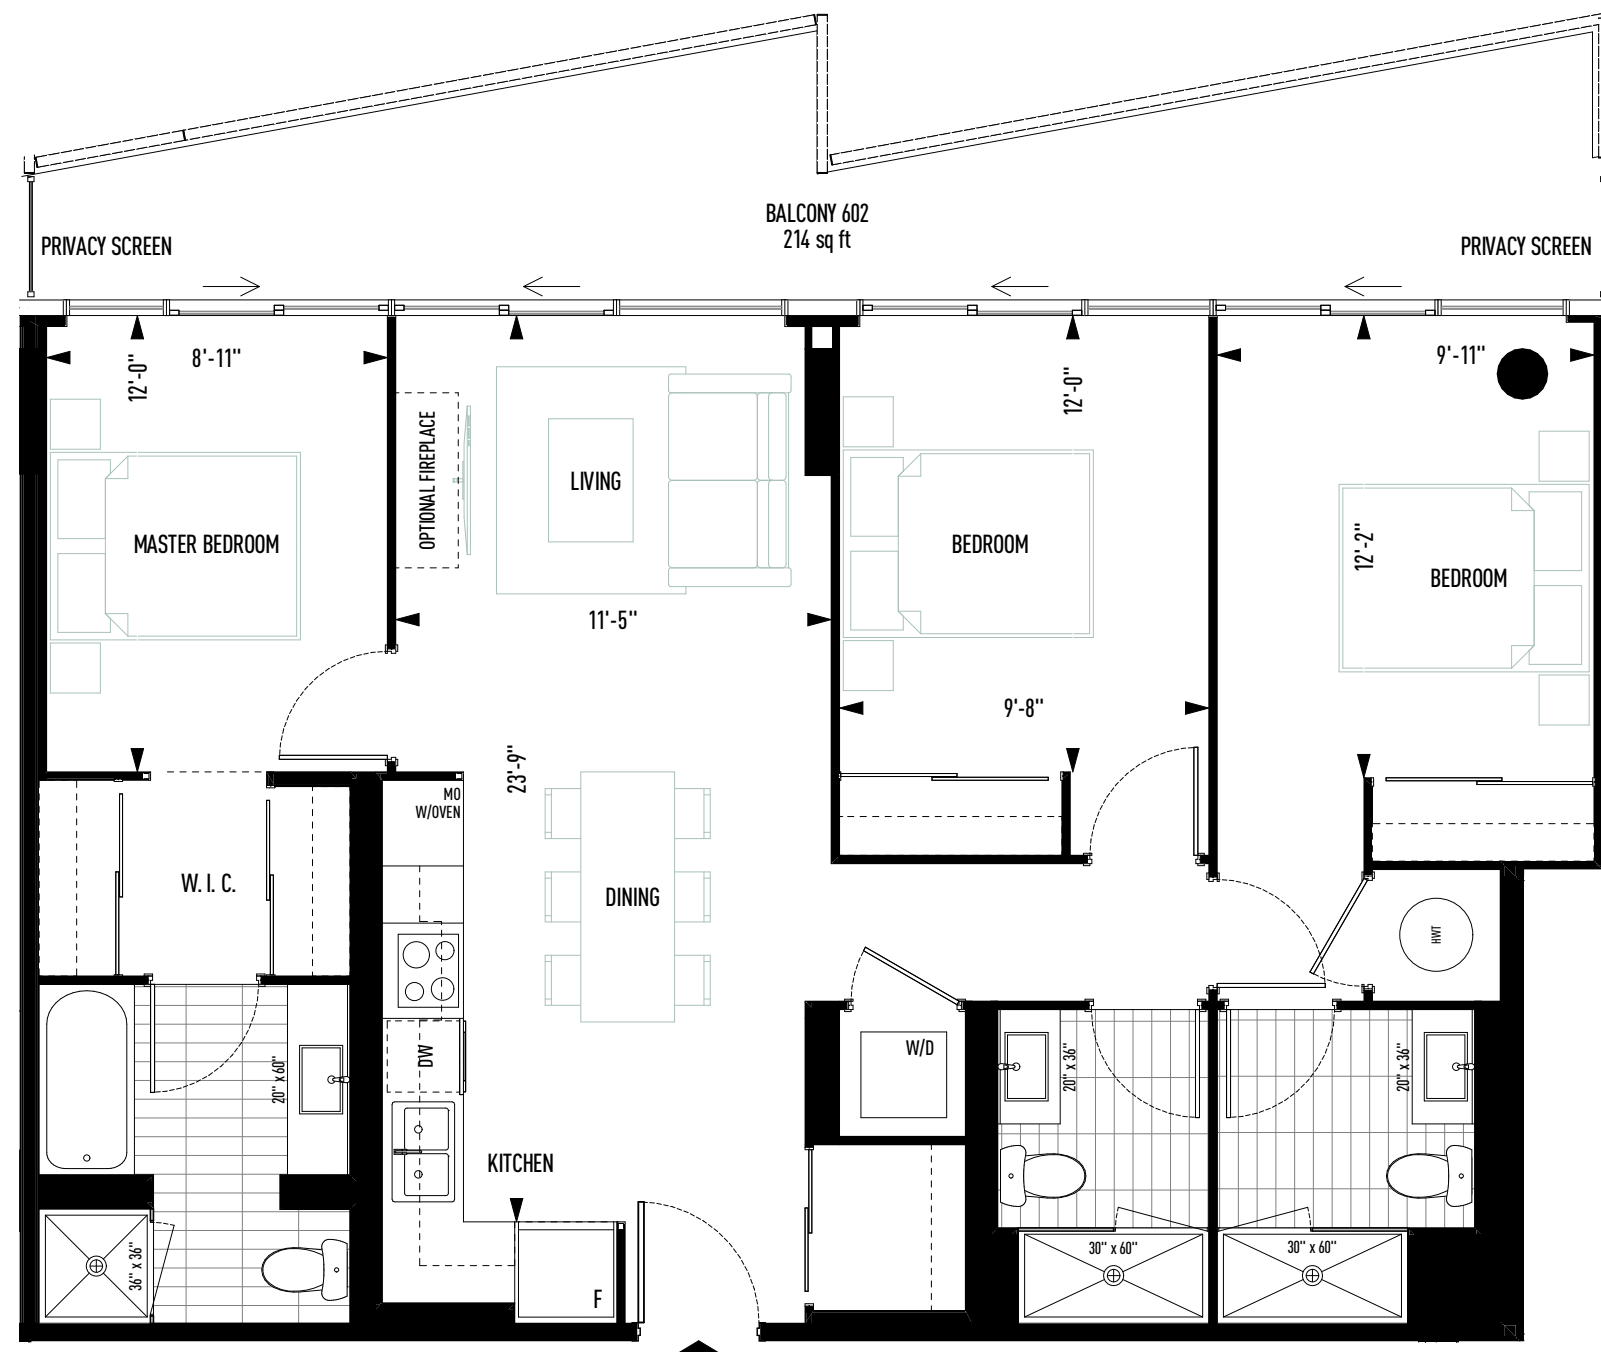

THE VIEW

BEACH RESIDENCES

SUITE 303 & 403

Three Bedroom
1,095 Square Feet

Sizes and specifications are subject to change without notice.
Actual floor area may differ from that stated. Plans are not to scale. E.&O.E.

THIRD AND FOURTH FLOORS