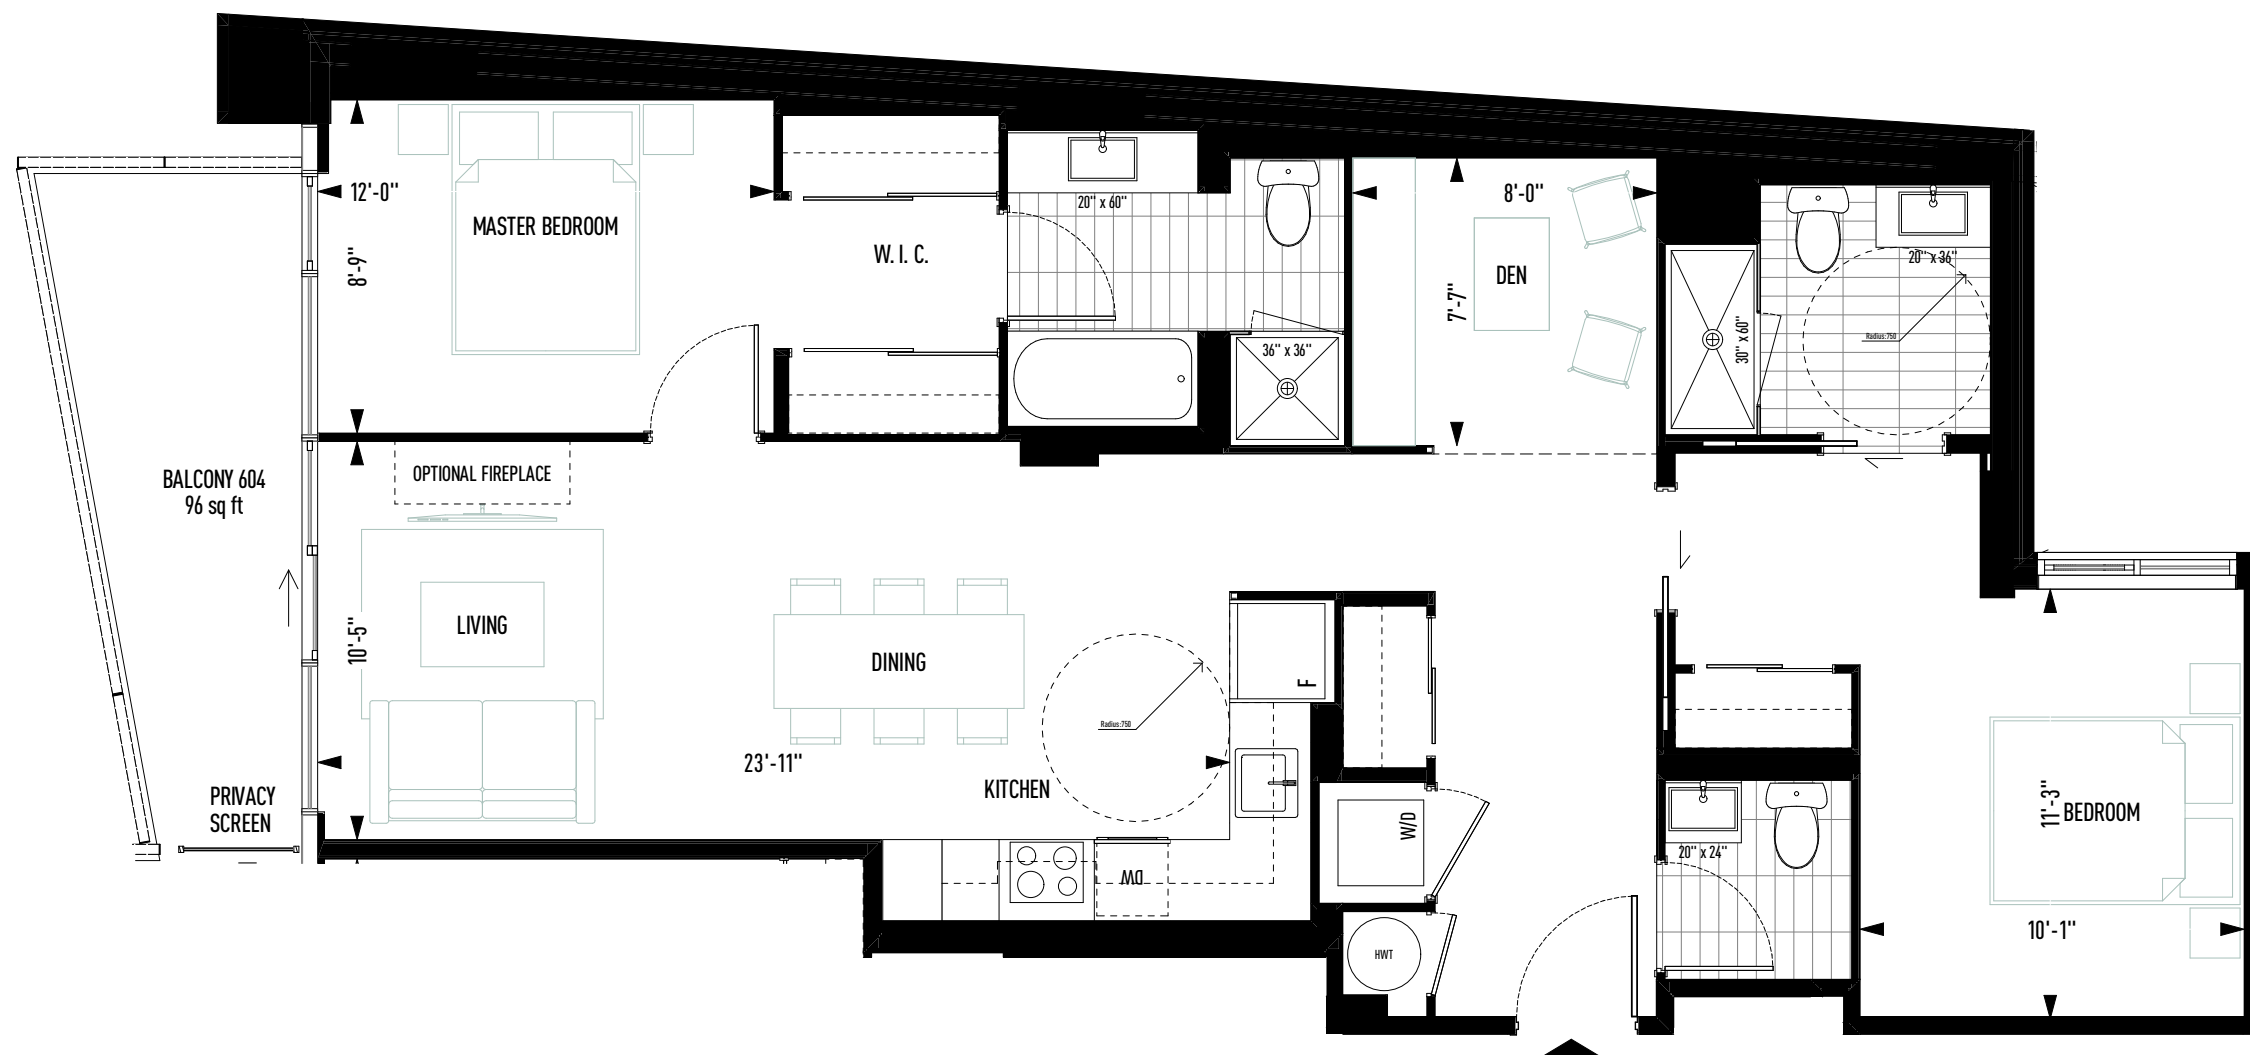

THE VIEW

BEACH RESIDENCES

SUITE 304 & 404

Two Bedroom plus Den
Barrier Free Suite
1,122 Square Feet

Sizes and specifications are subject to change without notice.
Actual floor area may differ from that stated. Plans are not to scale. E.&O.E.

THIRD AND FOURTH FLOORS