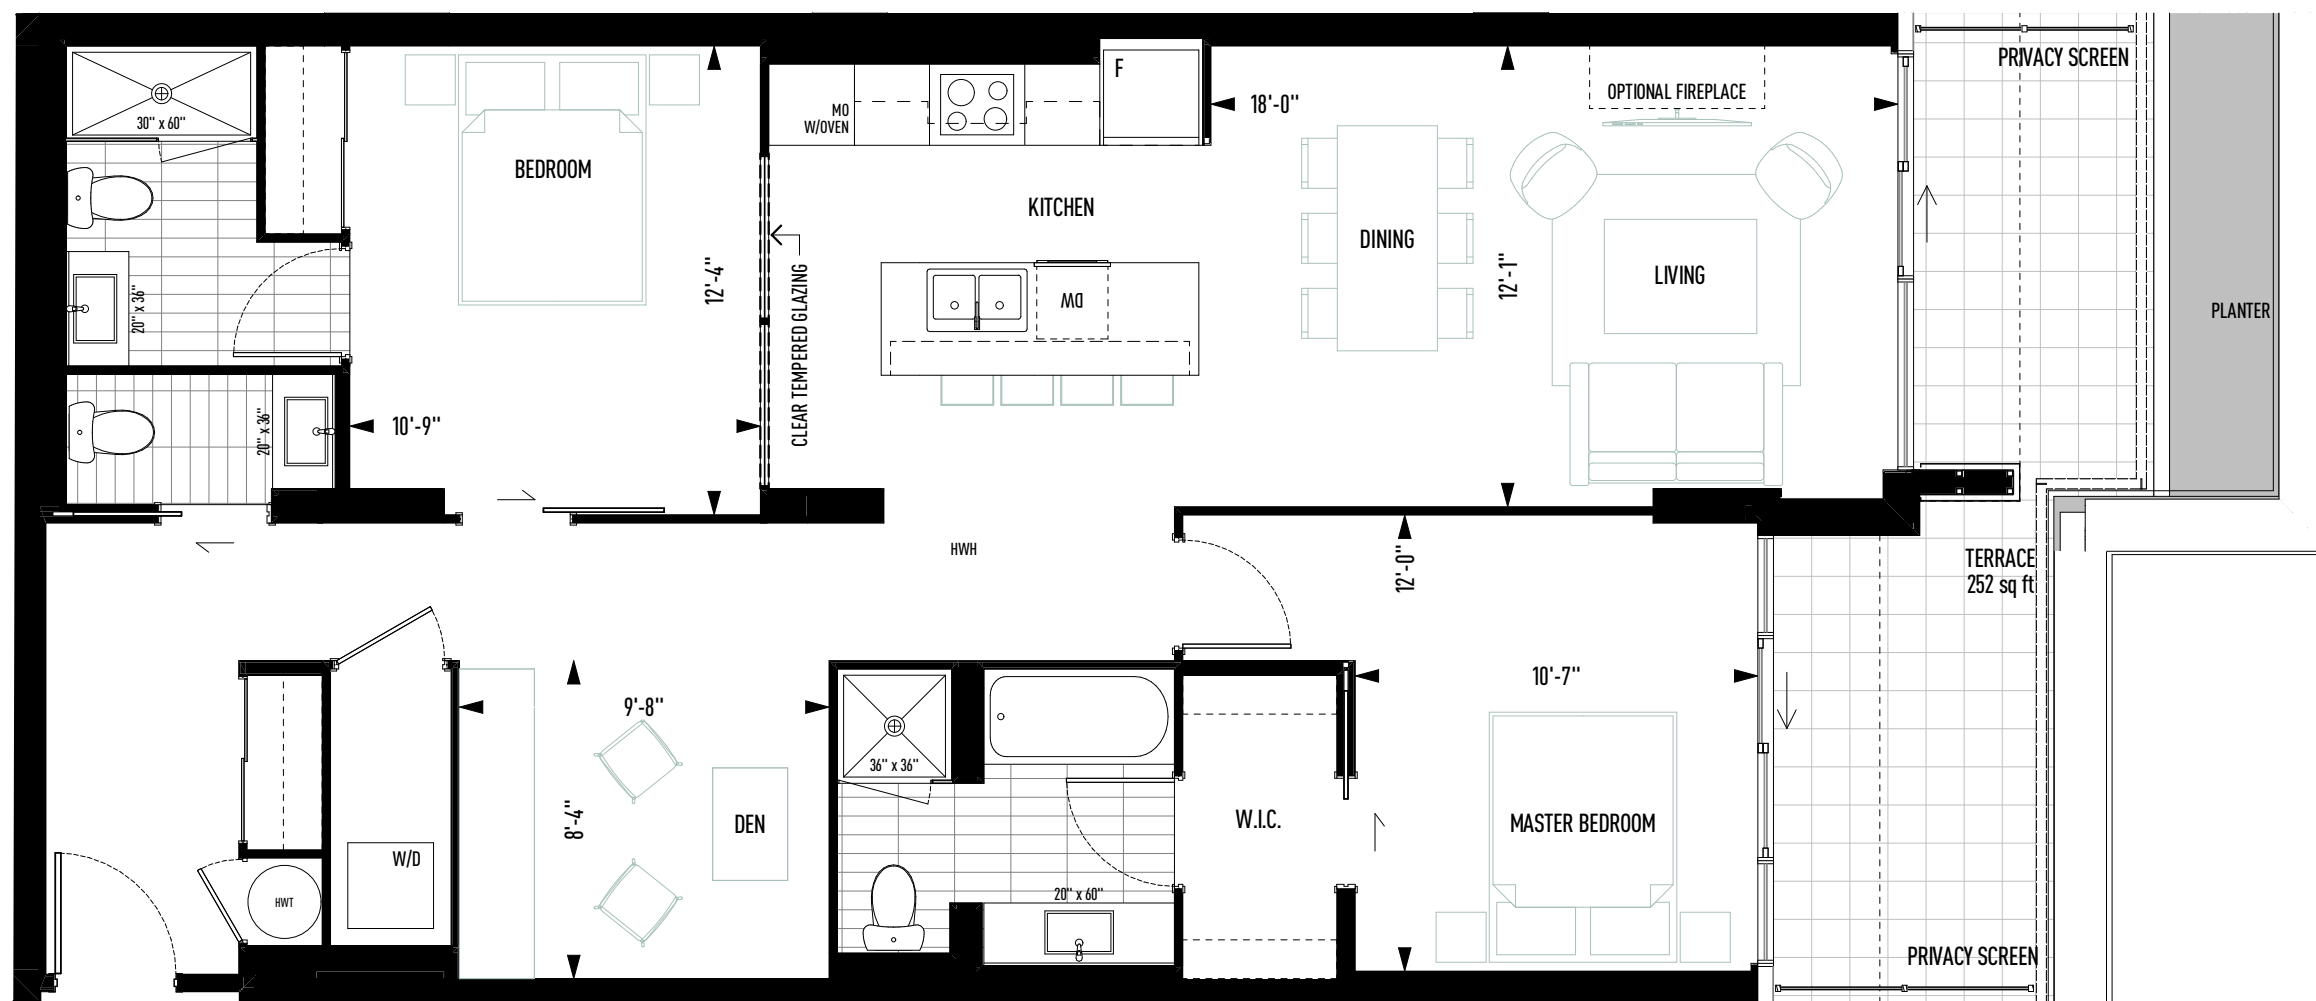

THE VIEW

BEACH RESIDENCES

SUITE 306

Two Bedroom plus Den
1,220 Square Feet

Sizes and specifications are subject to change without notice.
Actual floor area may differ from that stated. Plans are not to scale. E.&O.E.

THIRD FLOOR