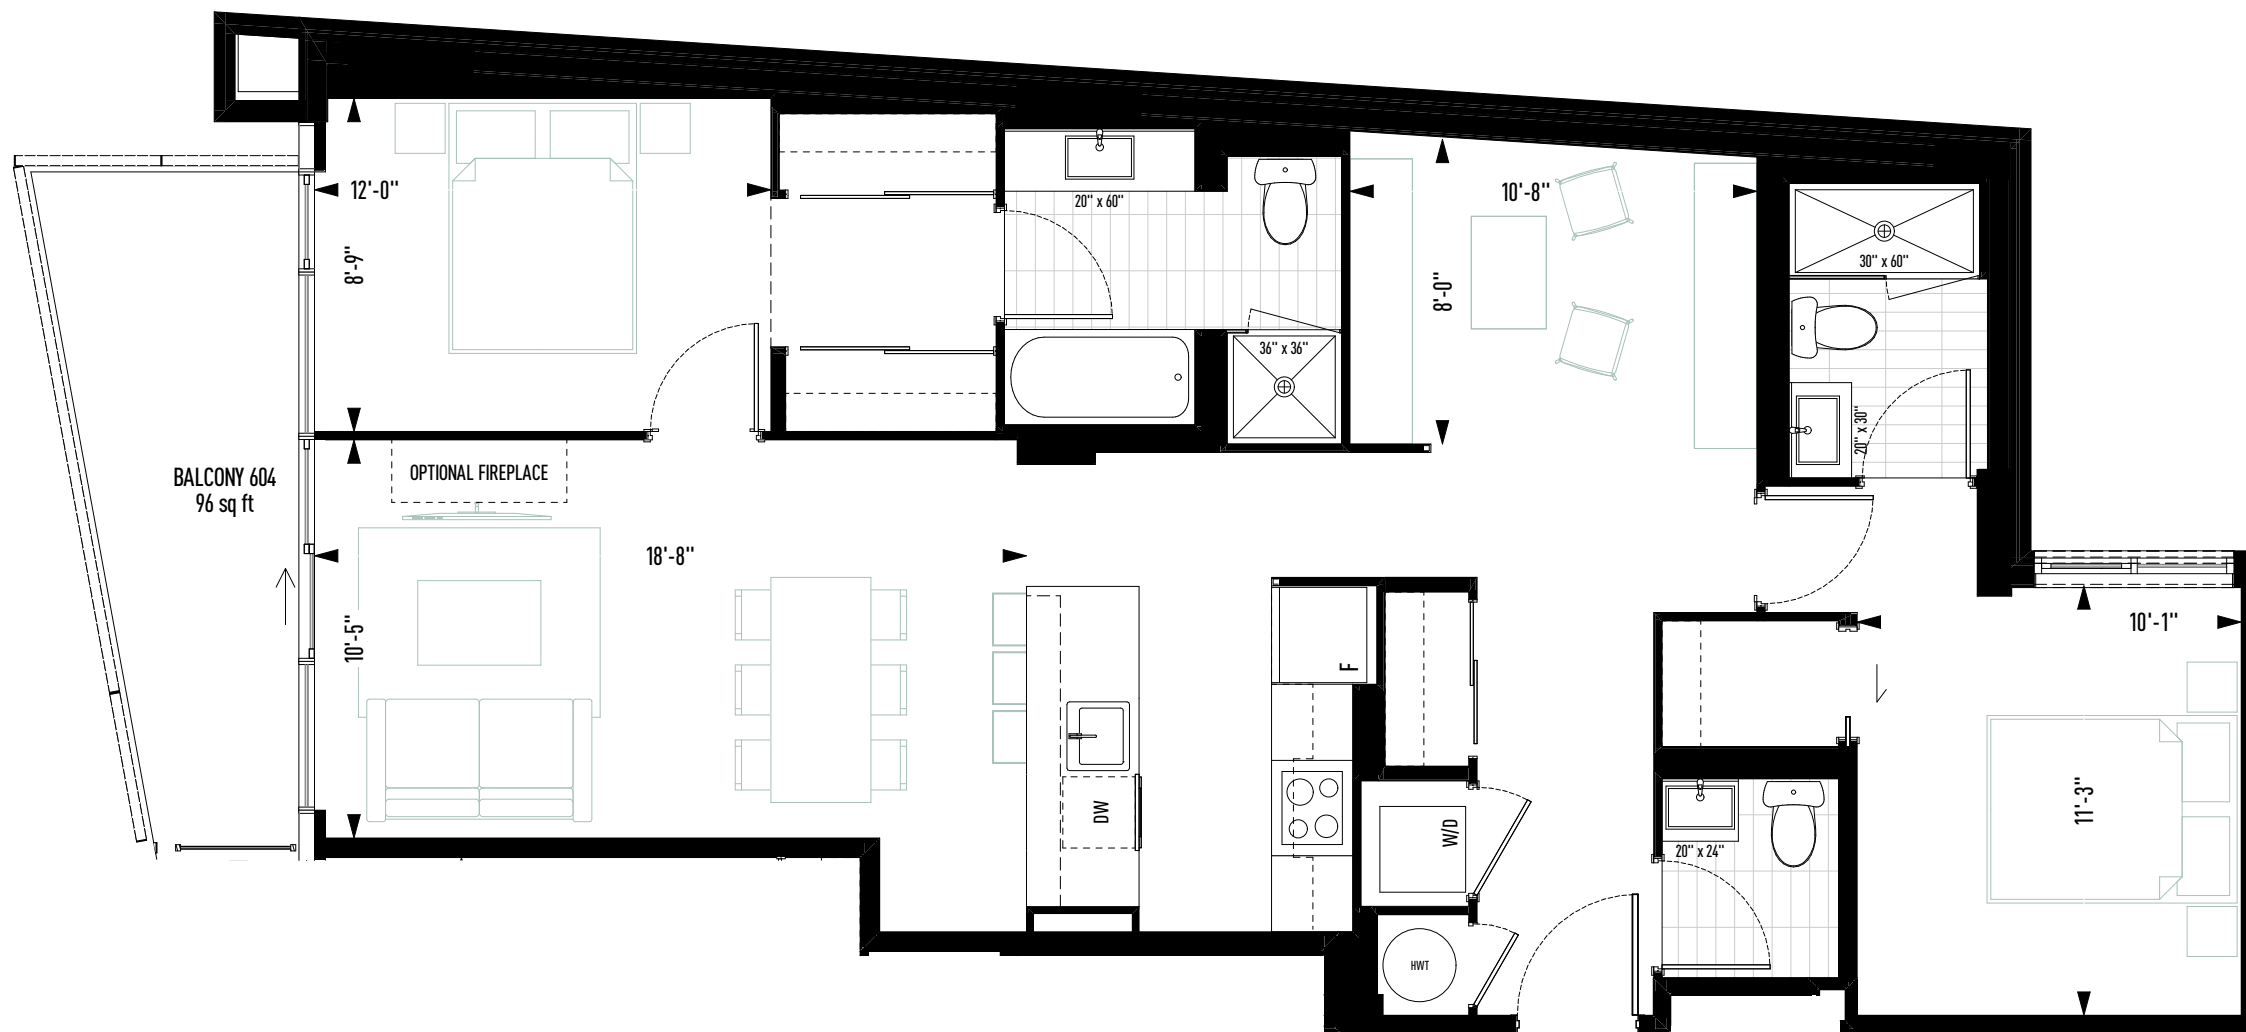

## SUITE 504 & 604

Two Bedroom plus Den  
1,128 Square Feet

Sizes and specifications are subject to change without notice.  
Actual floor area may differ from that stated. Plans are not to scale. E.&O.E.

FIFTH AND SIXTH FLOORS