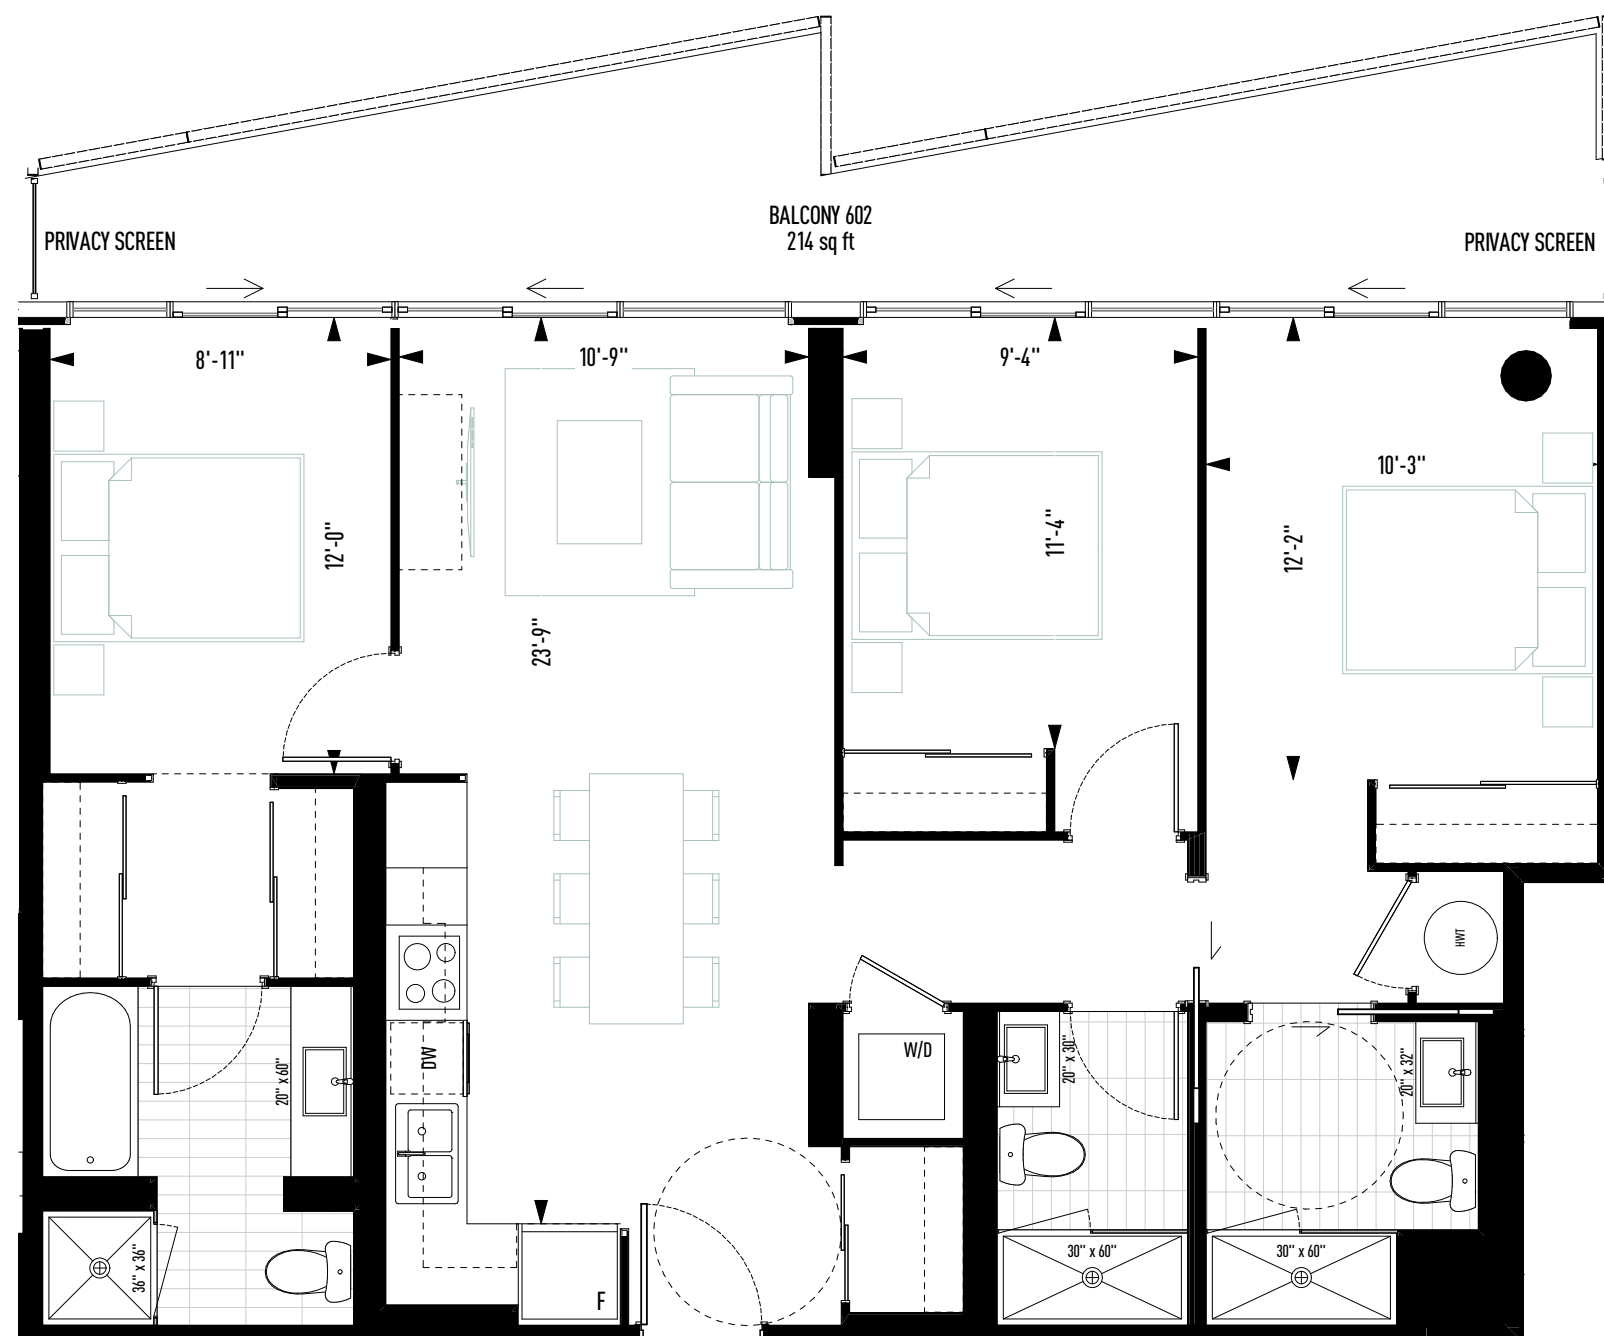

THE VIEW

BEACH RESIDENCES

SUITE 603

Three Bedroom
Barrier Free Suite
1,097 Square Feet

Sizes and specifications are subject to change without notice.
Actual floor area may differ from that stated. Plans are not to scale. E.&O.E.

FIFTH AND SIXTH FLOORS